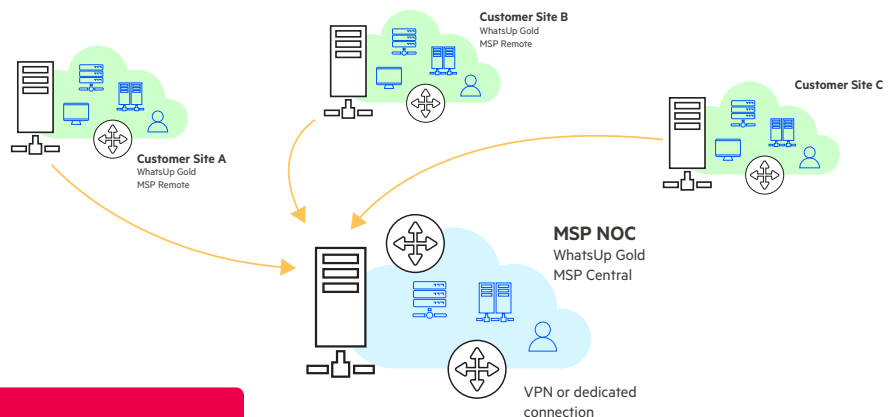

Our unique interactive map quickly shows your customer's end-to-end network providing the context of how everything is connected. Easy-to-use dashboards and alerts gives you the fastest time-to-answers.application and network management that reveals your entire network in minutes with powerful discovery and mapping capabilities.

Troubleshoot Faster with Intuitive Maps, and Dashboards

WhatsUp Gold streamlines workflows by letting you initiate management tasks directly from the network map. Easily switch between physical, virtual, wireless and dependency views to accelerate root cause analysis. The result is simple, intuitive troubleshooting that lets you find and fix problems faster than ever.

Enjoy Flexible, Predictable Pricing

With WhatsUp Gold's device-based licensing you get maximal network monitoring coverage with less effort. Just decide what devices you want to manage and we make it simple from there. You pay by the number of devices you monitor and can apply as many monitors as you need giving you maximum flexibility to accommodate the needs of your customers with a predictable pricing model.

Provide Flexible Solutions to Match Your Customers' Needs

WhatsUp Gold MSP Edition has been designed for use in centralized, distributed and mixed client environments. Distributed deployment supports overlapping (non-unique) IP Address spaces.

For more detail, please contact our Sales Team:
<https://www.whatsupgold.com/contact>